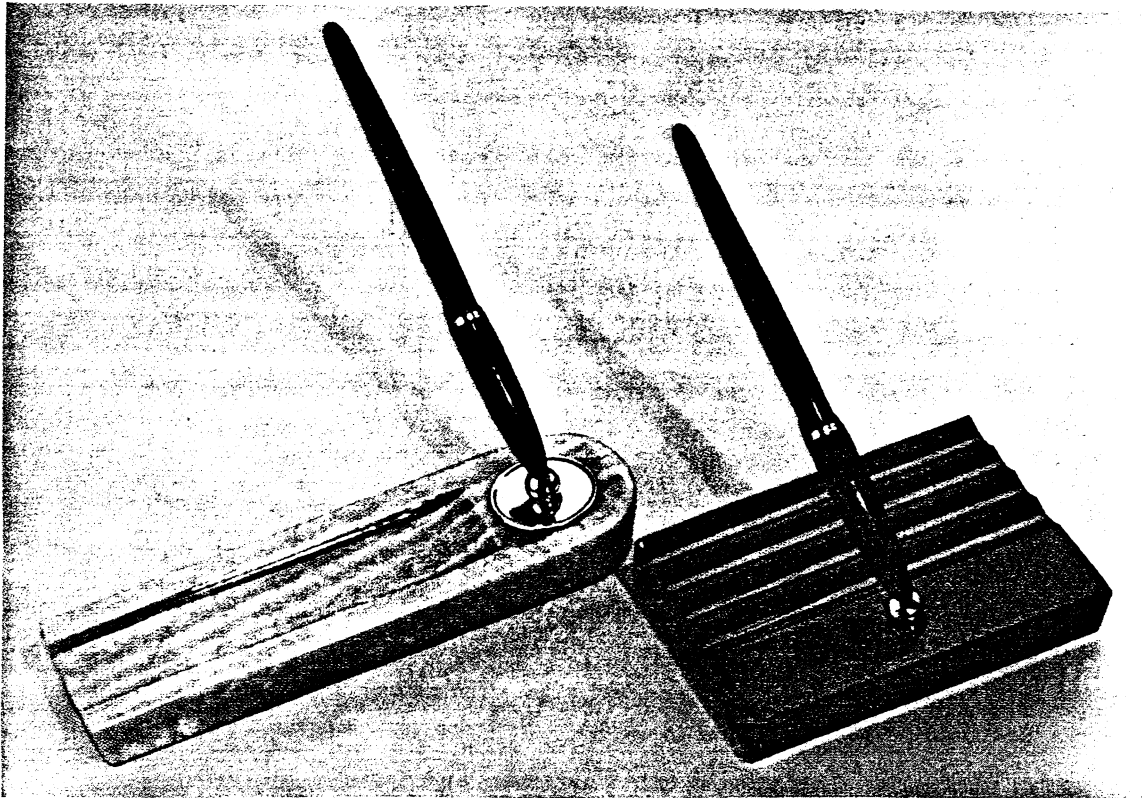

Parker "51" MAGNETIX Desk Sets

MODEL NO. 90-132

Brown onyx base with ornamental escutcheon, with black "51" pen and holder, $2\frac{3}{8} \times 8\frac{1}{4}$ " . . . $17.50.
No. 90-133: same base with maroon pen and holder.

MODEL NO. 90-104

Black finished white metal, grooved surface, with black "51" pen and holder, $4\frac{1}{2} \times 5$ " . . . . . $17.50.